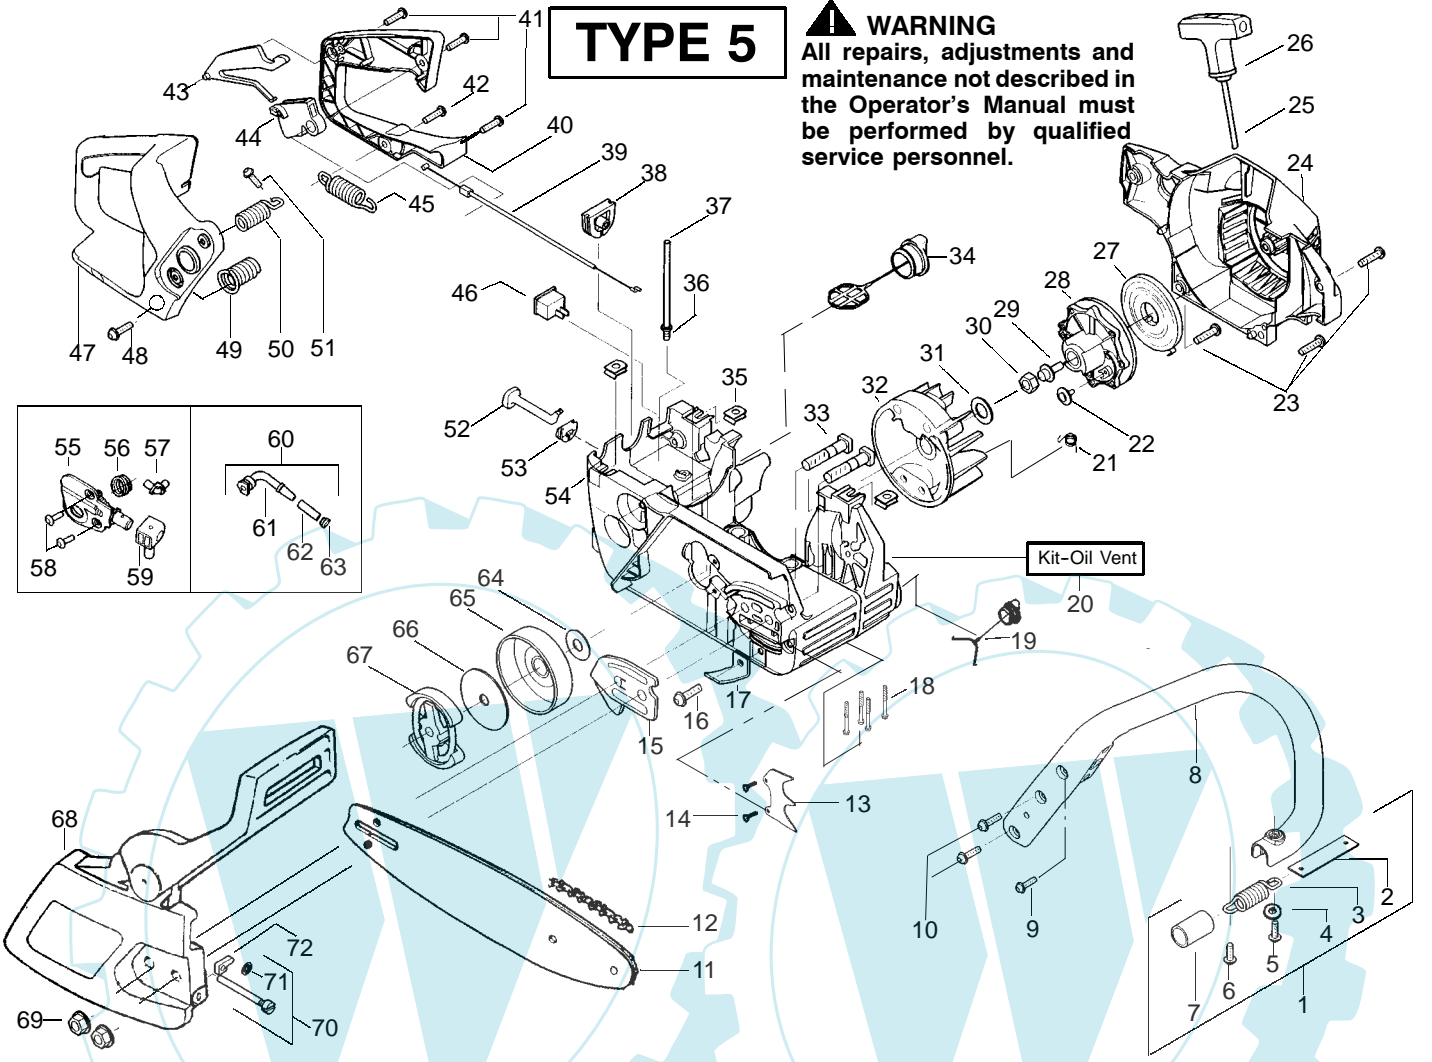

PARTS LIST NO. 530083735		Poulan® PARTS LIST	CHAIN SAW MODEL(S) 2250, 2450 & 2550 EXPORT	
DATE 11/05/02	REPLACES 530083735-7/24/02		NOTE: Illustration may differ from actual model due to design changes	PAGE NO. 2

TYPE 5

WARNING
All repairs, adjustments and maintenance not described in the Operator's Manual must be performed by qualified service personnel.

Ref.	Part No.	Description	Ref.	Part No.	Description	Ref.	Part No.	Description
1.	530047963	Assy.- Isolator	23.	530015892	Screw	50.	530071385	Kit-Isolator (Upper)
2.	530047608	Strap-Limiter	24.	530049334	Housing-Fan	51.	530015875	Screw
3.	530042082	Spring-Isolator	25.	530069232	Kit-Rope	52.	530047605	Knob-Choke
4.	530015123	Washer	26.	530037485	Handle-Starter	53.	530049005	Grommet-Knob
5.	530016018	Screw	27.	530027531	Spring-Recoil	54.	530056595	Assy-Chassis
6.	530015843	Screw	28.	530037817	Pulley-Starter	55.	530071259	Kit-Oil Pump (Incls. 56,57,59)
7.	530036142	Sleeve-AV Spring	29.	530015920	Screw	56.	530037820	Gear-Worm Spring
8.	530047583	Handle-Front	30.	530016134	Nut-Flywheel	57.	530049477	Elbow-Oil Pickup
9.	530015940	Screw	31.	530015127	Washer-Flywheel	58.	530016064	Screw
10.	530015814	Screw	32.	530039209	Assy-Flywheel	59.	530019206	Seal Block
11.	---	Bar	33.	530016133	Bolt-Bar	60.	530047663	Assy-Oil Pickup (Incl. 61-63)
	952044368	14"	34.	530047192	Assy-Fuel Cap	61.	530038373	Pick-up Oiler
	952044370	16"	35.	530015922	Nut-"U"-Type	62.	530037821	Filter-Oil
	952044418	18"	36.	530023877	Fitting-fuel line	63.	530030189	Plug-Oil Filter
12.	---	Chain	37.	530069216	Kit-Fuel line (large)	64.	530015907	Washer-Thrust
	952051209	14"	38.	530047631	Grommet-Cable	65.	530047061	Assy-Clutch Drum w/bearing
	952051211	16"	39.	530047602	Cable-Throttle	66.	530015611	Washer-Clutch
	952051338	18"	40.	530047581	Cover-Rear Handle	67.	530014949	Assy. Clutch
13.	530014381	Kit-Spike Assy(incl.14)	41.	530015906	Screw	68.	530054735	Assy-Chain Brake
14.	530015805	Screw	42.	530015886	Screw	69.	530015917	Nut-Bar Mounting
15.	530038238	Plate-Bar Mounting	43.	530036098	Lockout-Throttle	70.	530069611	Kit-Bar Adjust (incl. 71 & 72)
16.	530015814	Screw	44.	530036097	Trigger-Throttle	71.	530038593	Retainer-Bar Adjust
17.	530029850	Chain Catcher	45.	530042082	Spring	72.	530015826	Pin-Bar Adjust
18.	530016132	Screw	46.	530069572	Kit-Switch			
19.	530010846	Assy-Oil Cap	47.	530047582	Handle - Rear			
20.	530071666	Kit-Oil Vent	48.	530015814	Screw			
21.	530023817	Spring-Starter Dog	49.	530053274	Assy. Isolator - lower			
22.	530016080	Screw						

✓ = NEW PART NUMBER FOR THIS IPL   ★ = REFER TO THE SERVICE REFERENCE INDICATED FOR MORE INFORMATION. (LOCATED AT END OF IPL)

= THESE PARTS ARE ILLUSTRATED FOR CLARITY. ORDER COMPLETE ASSEMBLY.