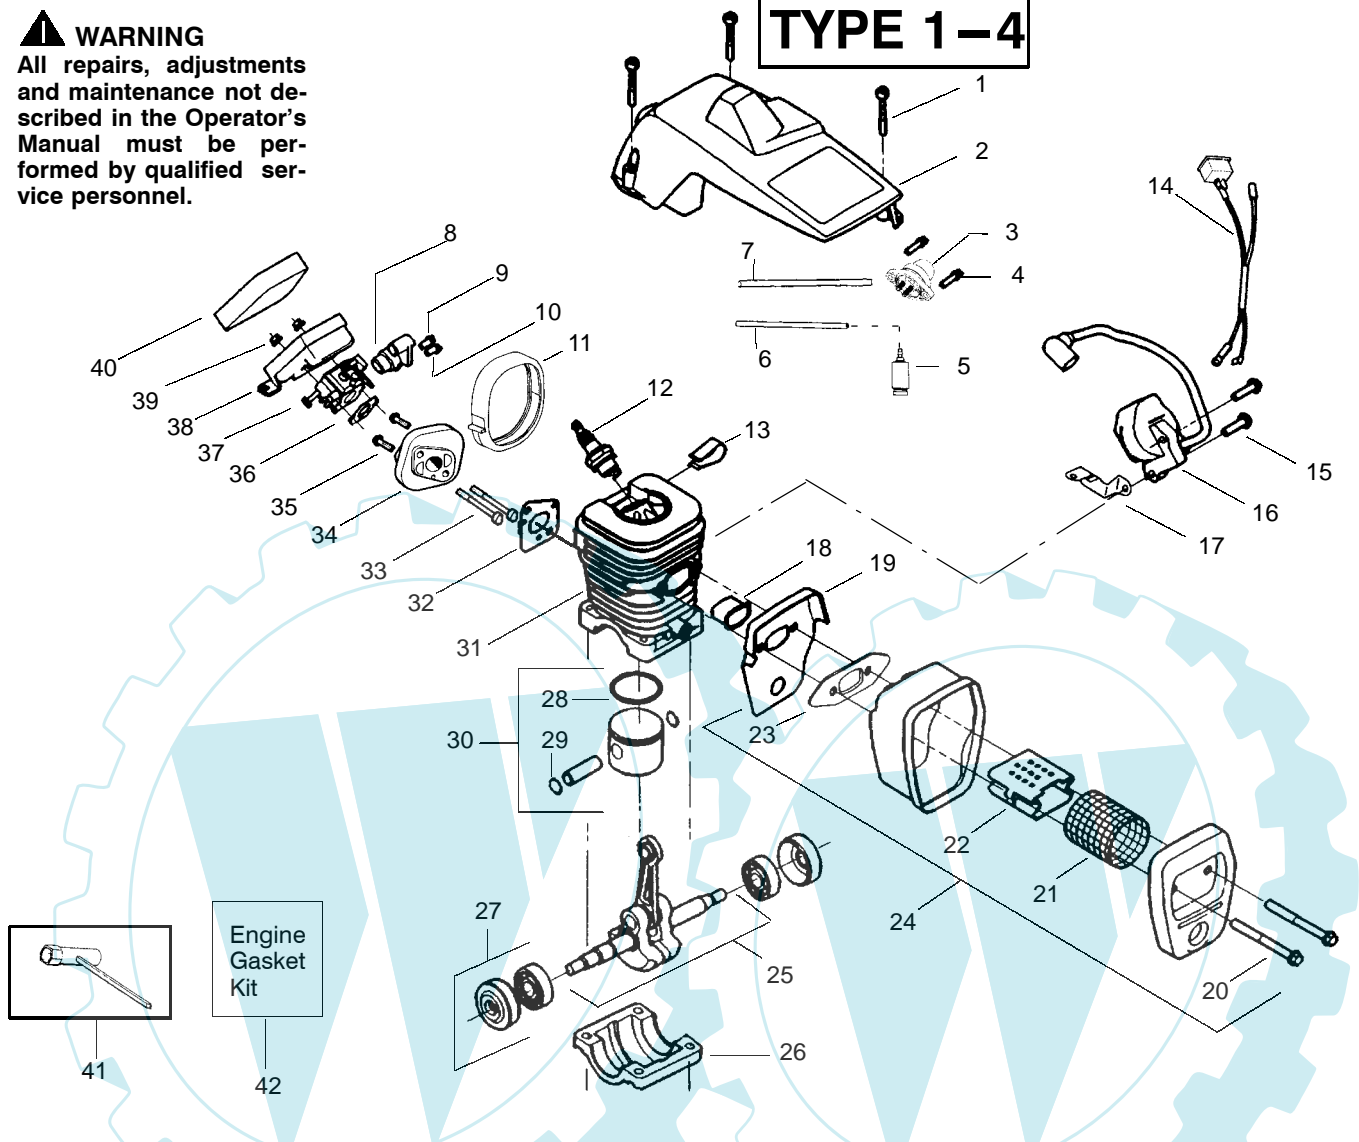

PARTS LIST NO. 530083735		Poulan® PARTS LIST	CHAIN SAW MODEL(S) 2250, 2450 & 2550 EXPORT	
DATE 11/05/02	REPLACES 530083735-7/24/02		NOTE: Illustration may differ from actual model due to design changes	PAGE NO. 3

⚠ WARNING
All repairs, adjustments and maintenance not described in the Operator's Manual must be performed by qualified service personnel.

TYPE 1-4

Ref.	Part No.	Description	Ref.	Part No.	Description	Ref.	Part No.	Description
1.	530016153	Screw	20.	530016132	Screw	34.	530049700	Carb. Adapter
2.	530071310	Shield-Cylinder	21.	530036103	Screen-Spark	35.	530016386	Screw
3.	530047213	Assy-Air Purge	22.	530037813	Diffuser-Muffler	36.	530069608	Carb. Gasket (kit)
4.	530015780	Screw	23.	530069608	Gasket-Muffler (kit)	37.	530069722	Kit-Carburetor (incl. 9 & 10)
5.	530095646	Assy-Fuel Pick-up	24.	530047207	Assy-Muffler (Incl. 19,20, 21,22,23)	38.	530047604	Housing-Air Filter
6.	530069247	Kit-Line Purge/Carb. (Small Dia)	25.	530047062	Assy-Crankshaft	39.	530016101	Nut
7.	530069216	Kit-Line Purge/Tank (large line)	26.	530037935	Cap-Crankcase	40.	530037793	Air Filter - Foam
8.	530049244	Grommet-Carb Adjust.	27.	530056363	Assy-Seal & Bearing	41.	530031163	Scrench
9.	530038479	Limitier Cap-High	28.	---	Ring-Piston	42.	530069608	Kit-Engine Gasket (incl. 36,32,23)
10.	530038478	Limitier Cap-Low		530029805	2250	Not Shown		
11.	*****	Seal-Carb Adapter		530038729	2450/2550			
12.	952030150	Spark Plug (RCJ-7Y)	29.	530015697	Retainer - Piston Pin			
13.	530016136	Clip-High Tension Lead	30.	---	Kit-Piston - (incl. 28-29)			
14.	530049117	Assy-Wire Harness (includes switch)		530069604	2250			
15.	530015814	Screw	31.	530069605	2450/2550			
16.	530039167	Module-Ignition		---	Kit-Cylinder		---	Operator Manual
17.	530047442	Strap-Ground		530069606	2250		530088172	Euro I
18.	530037652	Insulator-Heat	32.	530069607	2450/2550		530088171	Euro II
19.	530049870	Back Plate-Muffler		530069608	Gasket-Carb. Adapter (kit)		530088173	Scan
			33.	530016187	Screw		530088310	N. America
							530056439	Decal-Warning

↖ = NEW PART NUMBER FOR THIS IPL

* = REFER TO THE SERVICE REFERENCE INDICATED FOR MORE INFORMATION. (LOCATED AT END OF IPL)