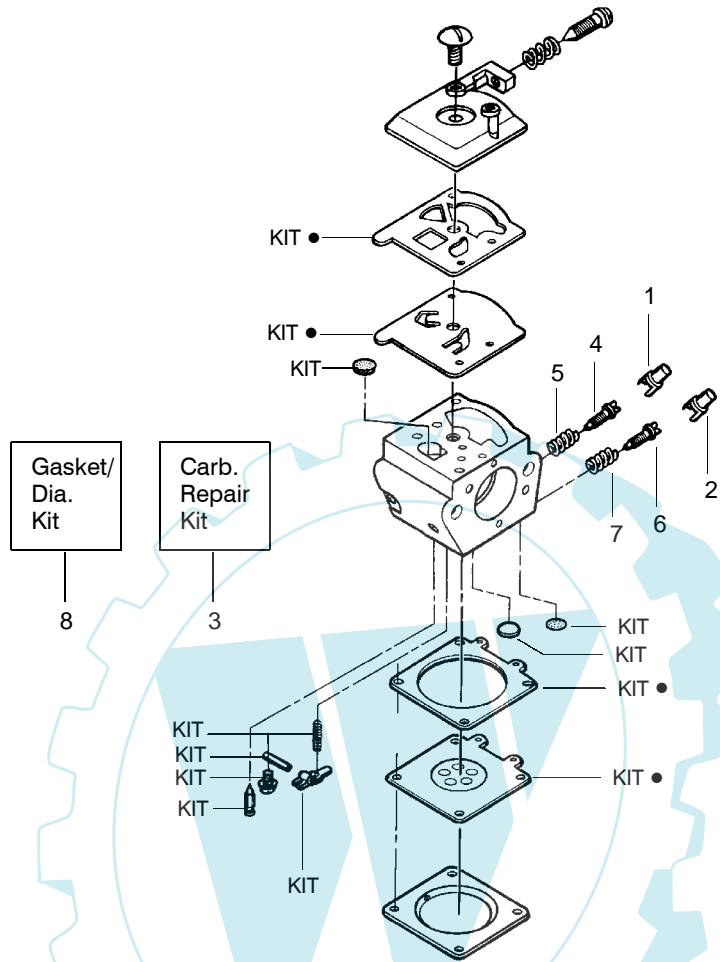

PARTS LIST NO. 530083735		Poulan® PARTS LIST	CHAIN SAW MODEL(S) 2250, 2450 & 2550 EXPORT	
DATE 11/05/02	REPLACES 530083735-7/24/02		NOTE: Illustration may differ from actual model due to design changes	PAGE NO. 5

Carburetor Assembly – WT-391 – #530069722