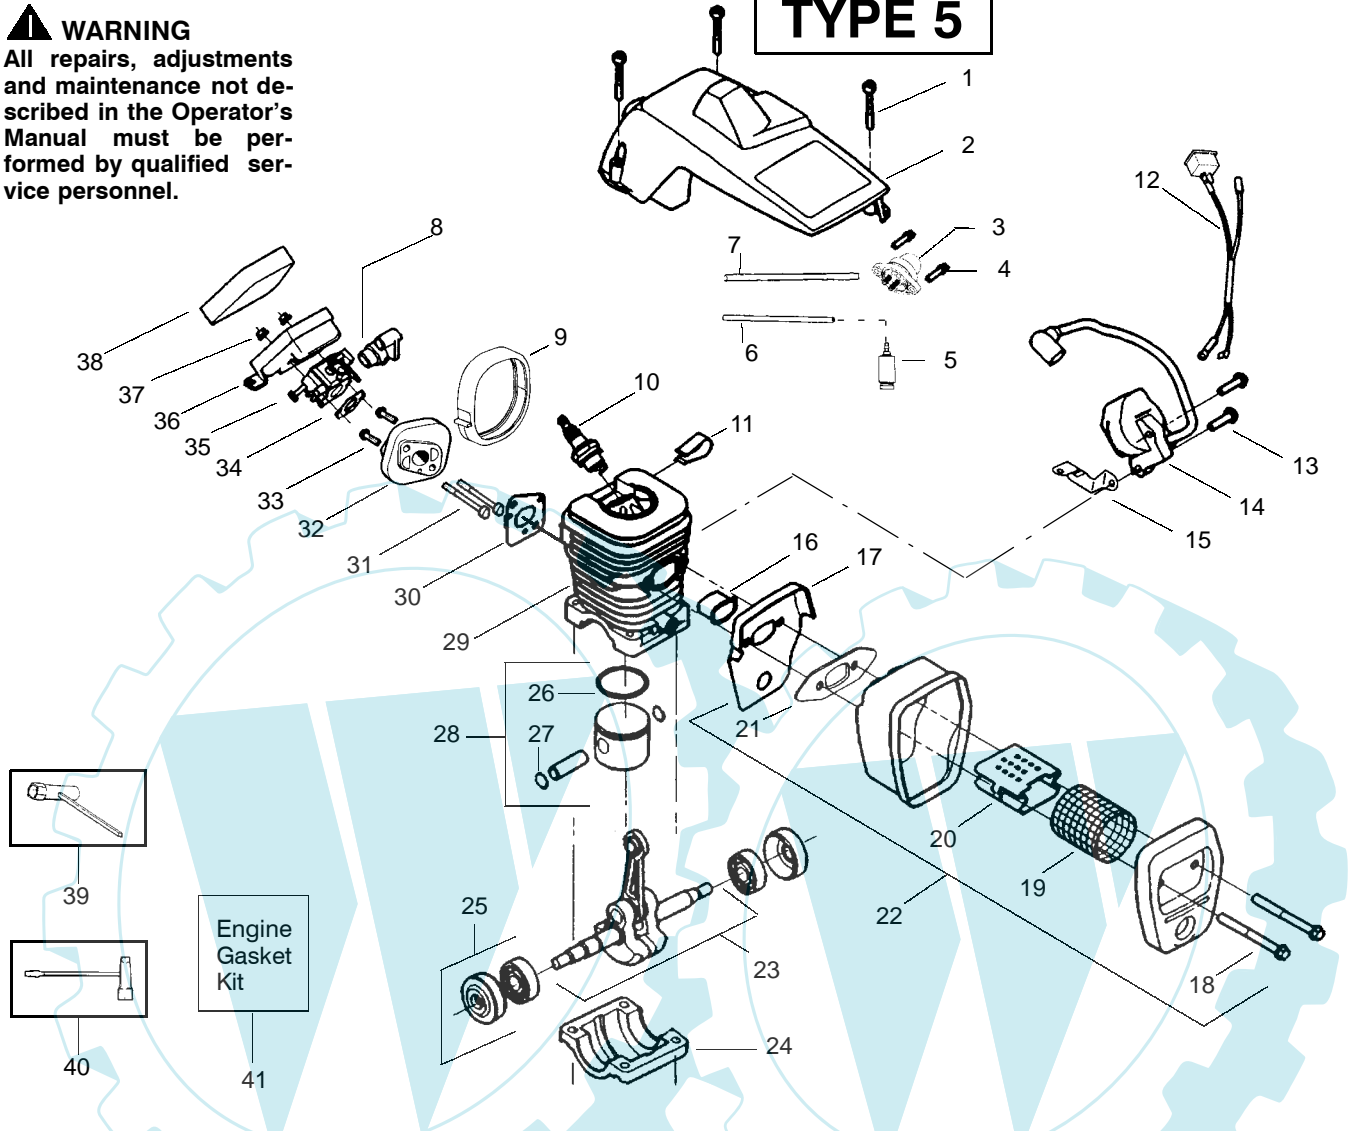

PARTS LIST NO. 530083735		Poulan® PARTS LIST	CHAIN SAW MODEL(S) 2250, 2450 & 2550 EXPORT	
DATE 11/05/02	REPLACES 530083735-7/24/02		NOTE: Illustration may differ from actual model due to design changes	PAGE NO. 4

⚠ WARNING
All repairs, adjustments and maintenance not described in the Operator's Manual must be performed by qualified service personnel.

TYPE 5

Ref.	Part No.	Description	Ref.	Part No.	Description	Ref.	Part No.	Description
1.	530016153	Screw	20.	530037813	Diffuser-Muffler	39.	530031163	Scrench (2250)
2.	530047578	Shield-Cylinder	21.	530069608	Gasket-Muffler (kit)	40.	530031135	Scrench (2450/2550)
3.	530047213	Assy-Air Purge	22.	530047207	Assy-Muffler (Incl. 17-21)	41.	530069608	Kit-Engine Gasket (incl. 21,30,34)
4.	530015780	Screw	23.	530047062	Assy-Crankshaft	Not Shown		
5.	530095646	Assy-Fuel Pick-up Kit-Line Purge/Carb. (Small Dia)	24.	530037935	Cap-Crankcase	Operator Manual		
6.	530069247	Kit-Line Purge/Tank (large line)	25.	530056363	Assy-Seal & Bearing			
7.	530069216	Kit-Line Purge/Tank (large line)	26.	530038729	Ring-Piston	Euro I		
8.	530035526	Grommet-Carb Adjust.	27.	530015697	Retainer - Piston Pin			
9.	530054144	Seal-Carb Adapter	28.	530071408	Kit-Piston - (incl. 26-27)	Euro II		
10.	952030150	Spark Plug (RCJ-7Y)	29.	530071412	Kit-Cylinder			
11.	530016136	Clip-High Tension Lead	30.	530069608	Gasket-Carb. Adapter (kit)	Scan		
12.	530049117	Assy-Wire Harness (includes switch)	31.	530016187	Screw			
13.	530015814	Screw	32.	530049700	Carb. Adapter	N. America		
14.	530039167	Module-Ignition	33.	530016386	Screw			
15.	530047442	Strap-Ground	34.	530069608	Carb. Gasket (kit)	Decal-Warning		
16.	530037652	Insulator-Heat	35.	530071621	Kit-Carburetor (W-625)			
17.	530049870	Back Plate-Muffler	36.	530047604	Housing-Air Filter			
18.	530016132	Screw	37.	530016101	Nut			
19.	530036103	Screen-Spark	38.	530037793	Air Filter - Foam			

↖ = NEW PART NUMBER FOR THIS IPL   ★ = REFER TO THE SERVICE REFERENCE INDICATED FOR MORE INFORMATION. (LOCATED AT END OF IPL)