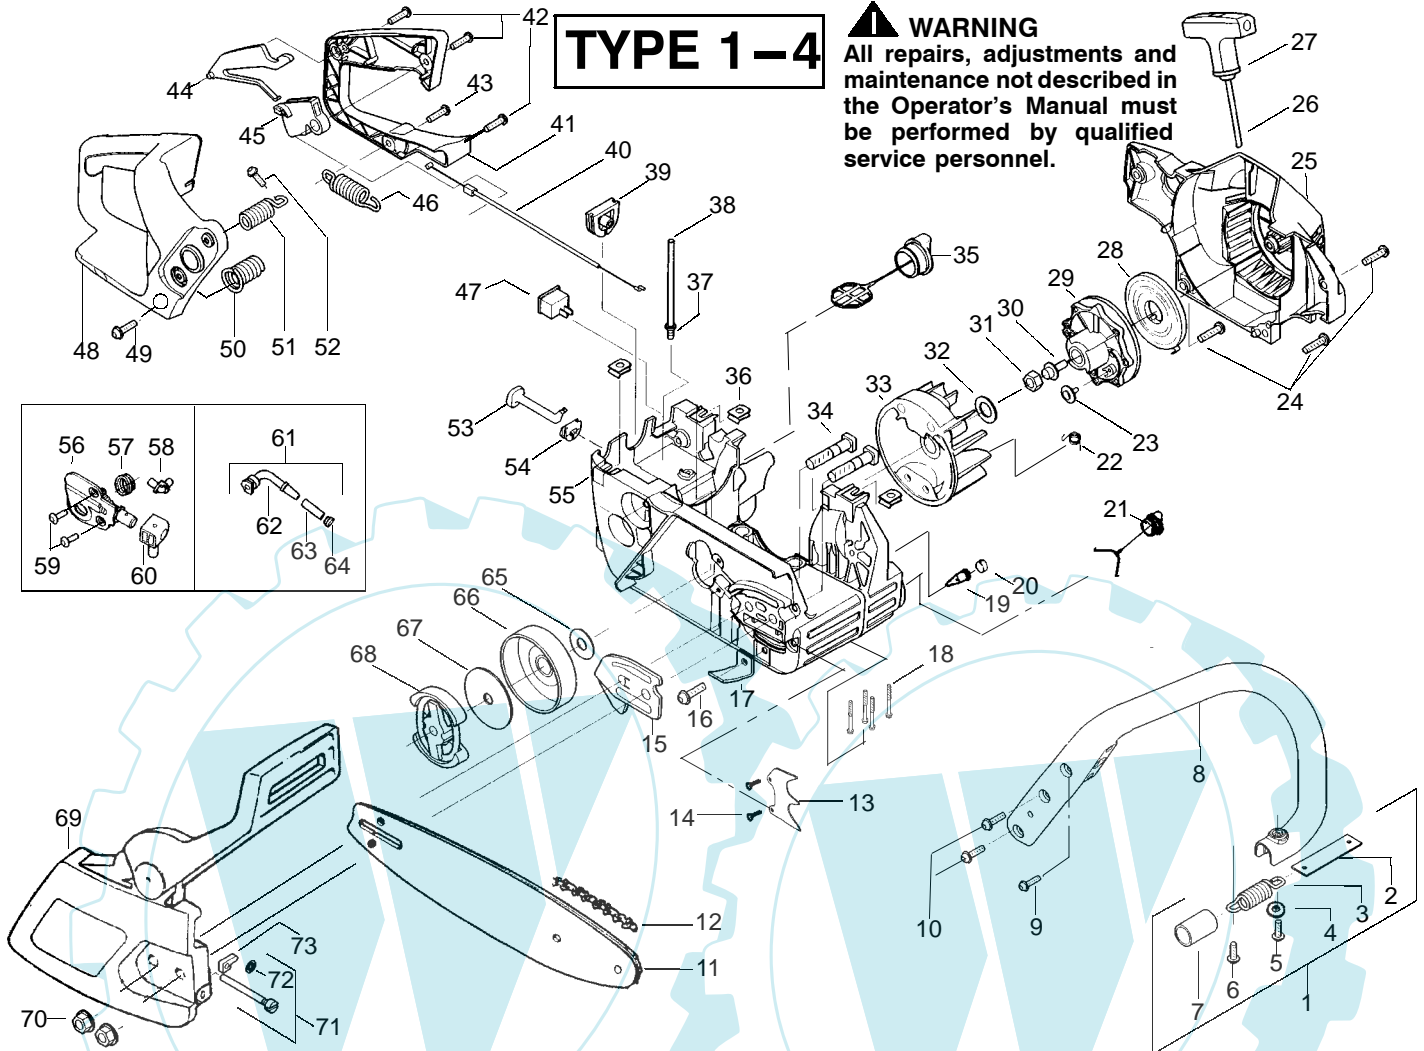

PARTS LIST NO. 530083735		Poulan® PARTS LIST	CHAIN SAW MODEL(S) 2250, 2450 & 2550 EXPORT
DATE 11/05/02	REPLACES 530083735-7/24/02		NOTE: Illustration may differ from actual model due to design changes

✓ = NEW PART NUMBER FOR THIS IPL

★ = REFER TO THE SERVICE REFERENCE INDICATED FOR MORE INFORMATION. (LOCATED AT END OF IPL)

= THESE PARTS ARE ILLUSTRATED FOR CLARITY. ORDER COMPLETE ASSEMBLY.

PARTS LIST NO. 530083735		Poulan® PARTS LIST	CHAIN SAW MODEL(S) 2250, 2450 & 2550 EXPORT
DATE 11/05/02	REPLACES 530083735-7/24/02		NOTE: Illustration may differ from actual model due to design changes

↖ = NEW PART NUMBER FOR THIS IPL

* = REFER TO THE SERVICE REFERENCE INDICATED FOR MORE INFORMATION. (LOCATED AT END OF IPL)

PARTS LIST NO. 530083735		Poulan® PARTS LIST	CHAIN SAW MODEL(S) 2250, 2450 & 2550 EXPORT
DATE 11/05/02	REPLACES 530083735-7/24/02		NOTE: Illustration may differ from actual model due to design changes